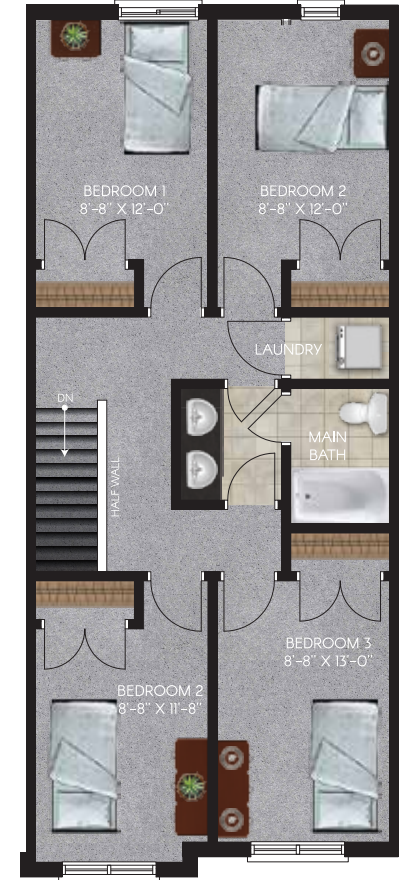

Interior Basement

Interior Main Floor

Interior Second Floor | 3 Bedroom

Interior Second Floor | 4 Bedroom

The Kensington | 1330 sq.ft.

Victoria On The River | Interior Unit